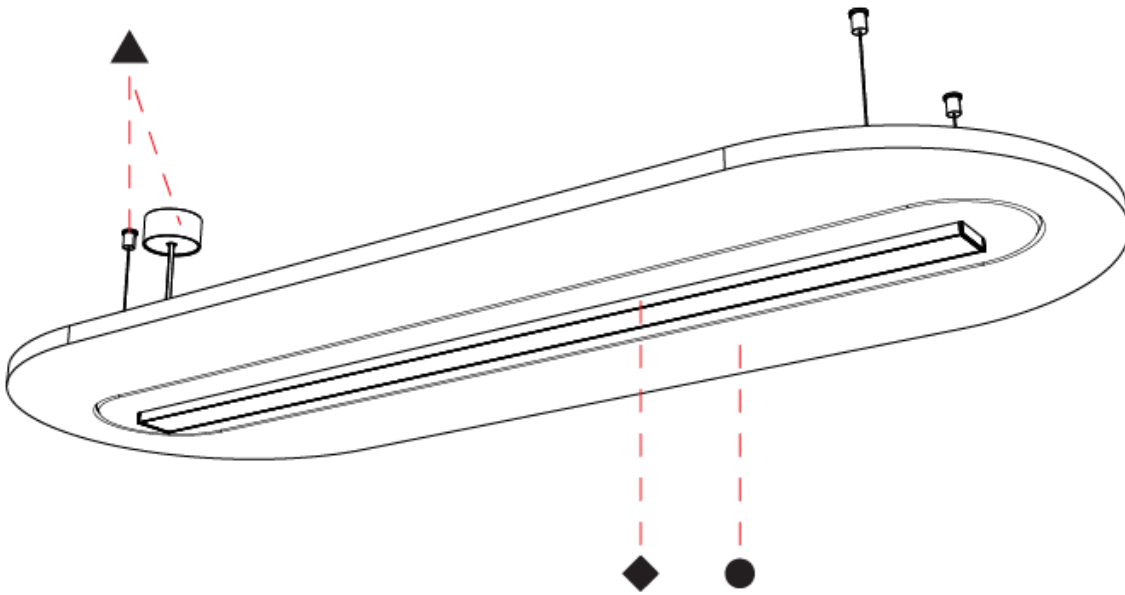

SERENII ROUND SUSPENSION

A3001176-

PROJECT
TYPE
SPECIFIER
QUANTITY
DATE

A