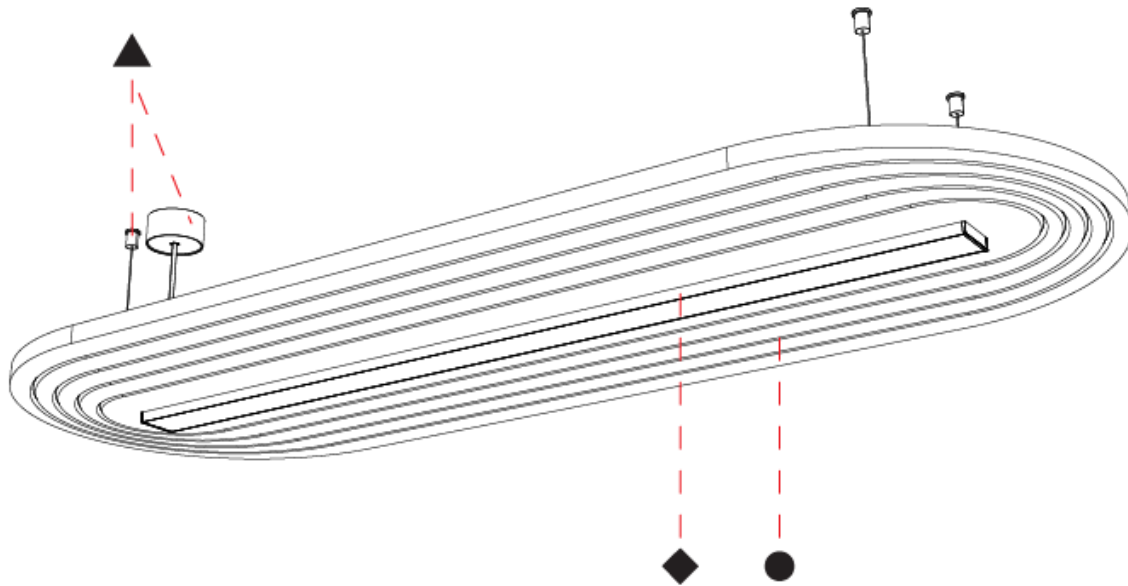

SERENII ROUND SUSPENSION

A3001184-

PROJECT _____

TYPE _____

SPECIFIER _____

QUANTITY _____

DATE _____

A