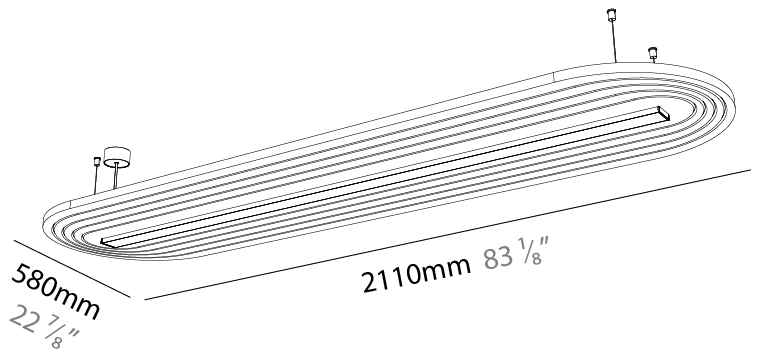

Holder Finish: [SSR / BKV / CWI / CRY / HAB / LAG / UFT / ITA / RUA / RUR / MIC / FTG / MYG / TWT / LOD / PUS / FRO / FUP / KIA / POP / BLS / SPG / MEY / GOH / GUM / CHC / COM / ABZ / JAG](#)

Accent Finish: [OPL / MPM / CMP / BKR / WHR / GCL / WWR / WWL / WDA](#)

Acoustic Finish: [SFW / CYW / SEE / SYN / MTS / PMB / TTN / CYB / STO / DPE / BES / SHB / ARE / ANE / VRD / CRF](#)

Fixture Material: [Acoustic / Aluminum / PMMA](#)

Primary Material: [Acoustic](#)

Cable Details: [2000mm/78 3/4" or 6000mm/236 1/4" Cable, - Transparent](#)

ELECTRICAL

Lamp Type: LED
Input Wattage (W): 73.1
Total Output Wattage (W): 66.3
Dimming: [Non-dimming / DALI Dimming / MATTER Dimming](#)
Driver Included: No
Driver Location: Remote
Driver Class: Class 2
Input Voltage (V): 120 - 277
Upon Request: [0 - 10V Dimming / Phase Dimming](#)

LED

Color Temperature (°K): [2700 / 3000 / 3500 / 4000](#)
Max. Delivered Lumen (lm): Max 10140
Nominal Lumen (lm): Max 12120
CRI: >90 CRI
Lamp Life (hrs): 50000

OPTICAL

RATINGS AND CERTIFICATIONS

Certified By: Certified for North American Standards

IP Rating: [IP20](#) © 2026, T 1800-388-3382, F 416-247-9319, www.zaneen.com

Available for International specifications by adding 'INT' at the end of the existing Model #. For assistance on 'custom' specifications, contact zteam@zaneen.com. In a constant effort to supply the best product, we reserve the right to change specifications or materials without notice. The most recent specification sheets are found at zaneen.com